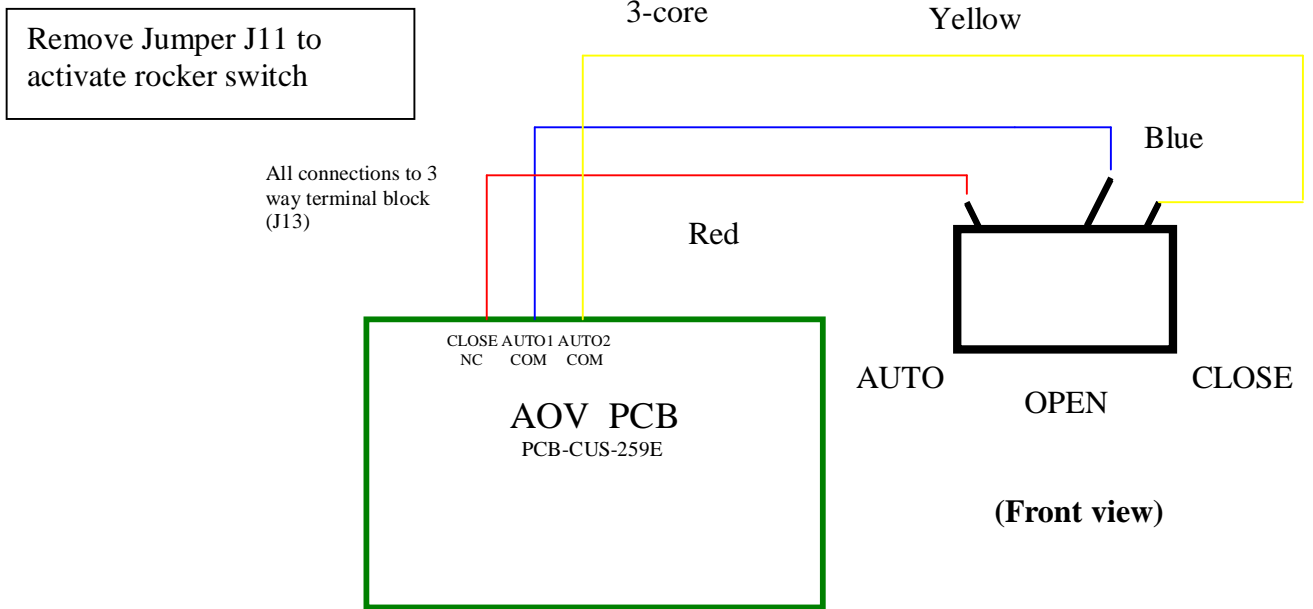

**Diagram to connect a three position rocker switch to a single zone
AOV-001,003,005**

**Diagram to connect a three position rocker switch to a single zone
AOV-001C,003C,005C.**

**Diagram to connect three way rocker switch to a 5 zone AOV
CONNECT COLOUR WIRED CONNECTIONS TO MATCH
COLOURED TERMINALS IN ENCLOSURE.**

**Diagram to connect three way rocker switch to a 10-15 zone AOV
CONNECT COLOUR WIRED CONNECTIONS TO MATCH
COLOURED TERMINALS IN ENCLOSURE.**