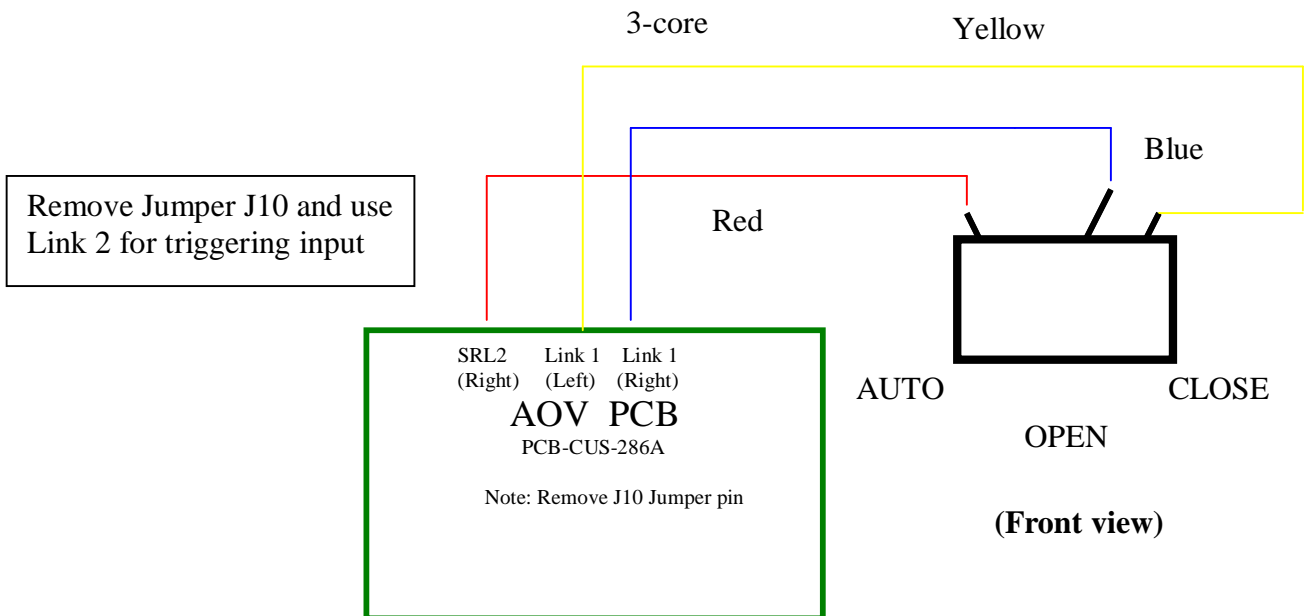

**Diagram to connect a three position rocker switch to a single zone
AOV-001,003,005**

**Diagram to connect a three position rocker switch to a single zone
AOV-001C,003C,005C.**

**Diagram to connect three way rocker switch to a 5 zone AOV
CONNECT COLOUR WIRED CONNECTIONS TO MATCH
COLOURED TERMINALS IN ENCLOSURE.**

**Diagram to connect three way rocker switch to a 10-15 zone AOV
CONNECT COLOUR WIRED CONNECTIONS TO MATCH
COLOURED TERMINALS IN ENCLOSURE.**