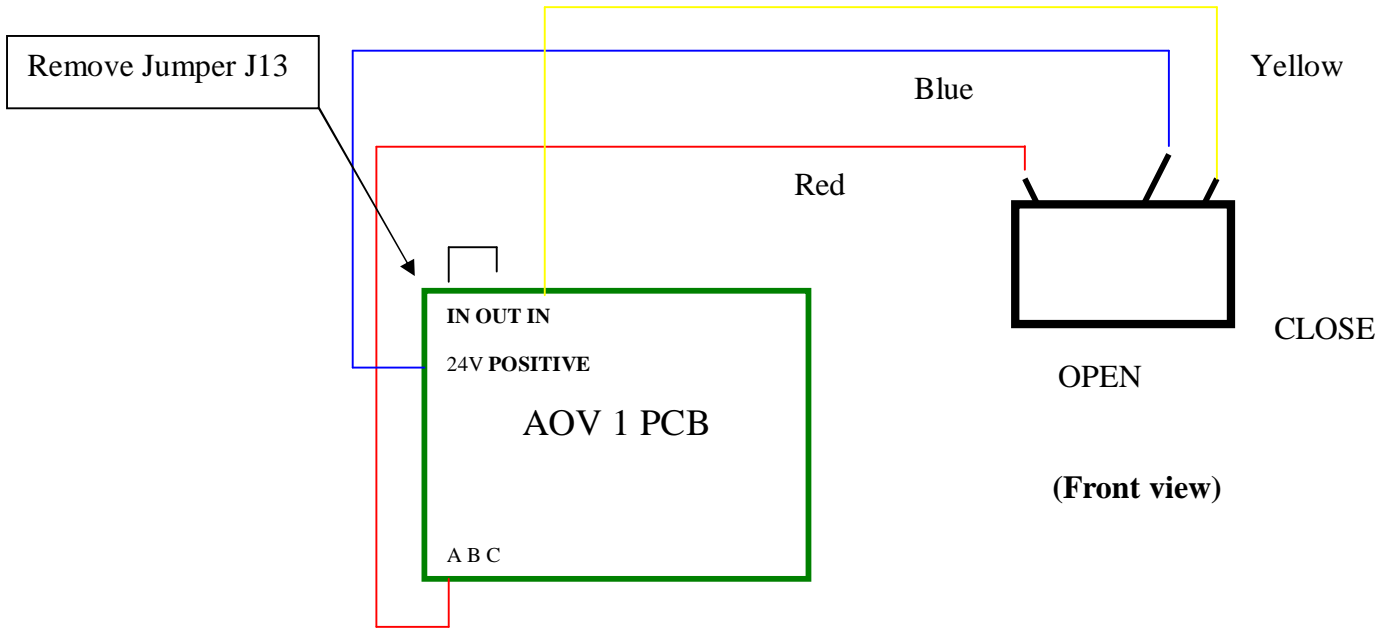

**Diagram to connect a three position rocker switch to a single zone
AOV-001,003,005**

**Diagram to connect a three position rocker switch to a single zone
AOV-001C,003C,005C.**

**Diagram to connect three way rocker switch to a 5 zone AOV
CONNECT COLOUR WIRED CONNECTIONS TO MATCH
COLOURED TERMINALS IN ENCLOSURE.**

**Diagram to connect three way rocker switch to a 10-15 zone AOV
CONNECT COLOUR WIRED CONNECTIONS TO MATCH
COLOURED TERMINALS IN ENCLOSURE.**